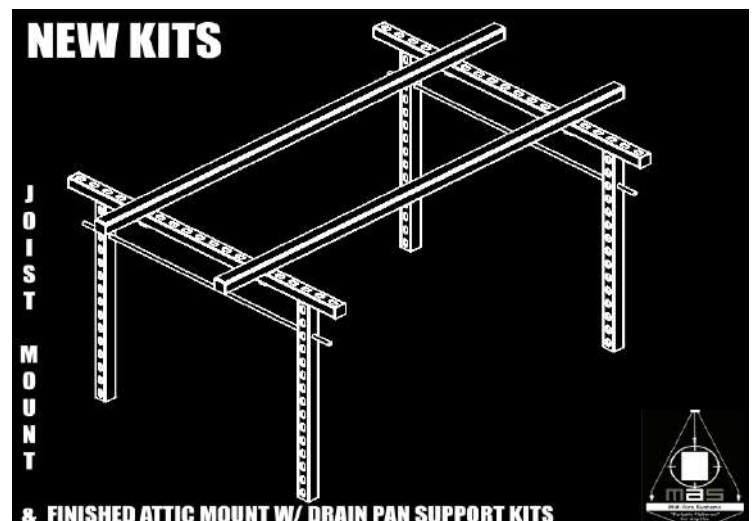

Mid-Aire Systems

“Portable Platforms”

Only One unit that...
easily **Transforms** into
what you need it to be,
for installs and servicing.
New kits coming!

BOLT ON MAS KITS:

- JOIST MOUNT LEG KIT
- FINISHED ATTIC LEG KIT
- EXTENSION KIT- 20”extra inches
- DRAIN PAN SUPPORT KITS
- EZ-INSTALL KIT
- SAFETY KIT