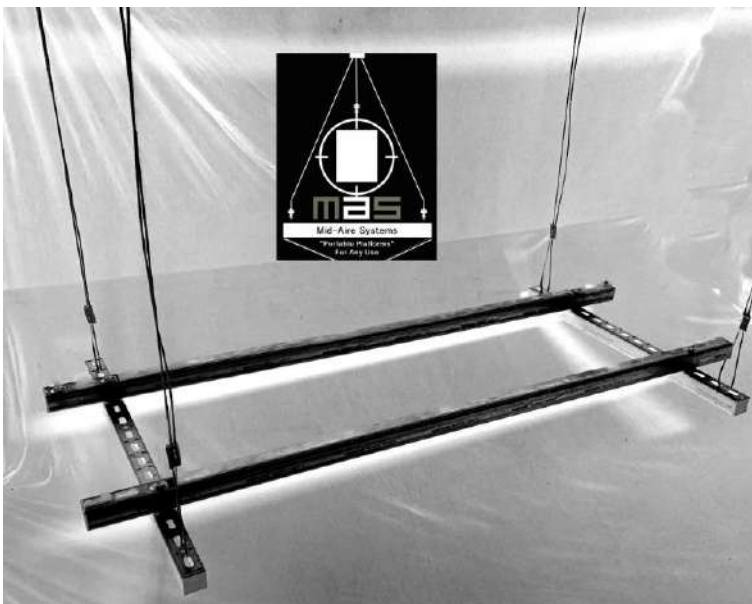

Mid-Aire Systems

“Portable Platforms”

Only One unit that...
easily **Transforms** into
what you need it to be,
for installs and servicing.
New kits coming!

BOLT ON MAS KITS:

- JOIST MOUNT LEG KIT
- FINISHED ATTIC LEG KIT
- EXTENSION KIT- 20”extra inches
- DRAIN PAN SUPPORT KITS
- EZ-INSTALL KIT
- SAFETY KIT