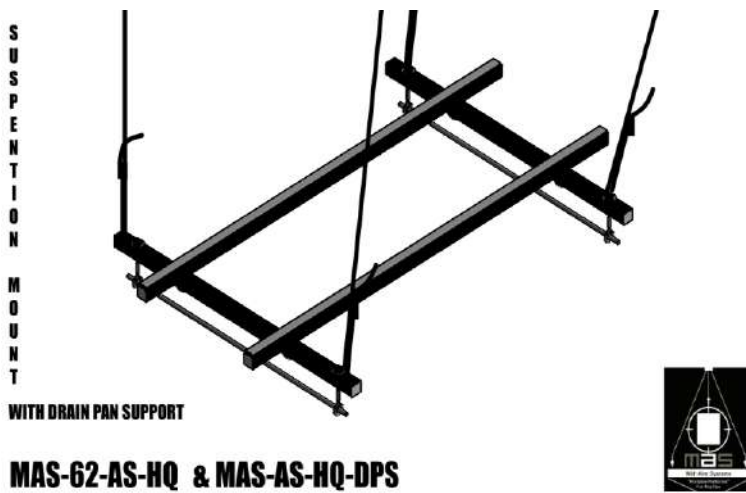

Mid-Aire Systems

“Portable Platforms”

Only One unit that...
easily **Transforms** into
what you need it to be,
for installs and servicing.
New kits coming!

BOLT ON MAS KITS:

- JOIST MOUNT LEG KIT
- FINISHED ATTIC LEG KIT
- EXTENSION KIT- 20”extra inches
- DRAIN PAN SUPPORT KITS
- EZ-INSTALL KIT
- SAFETY KIT