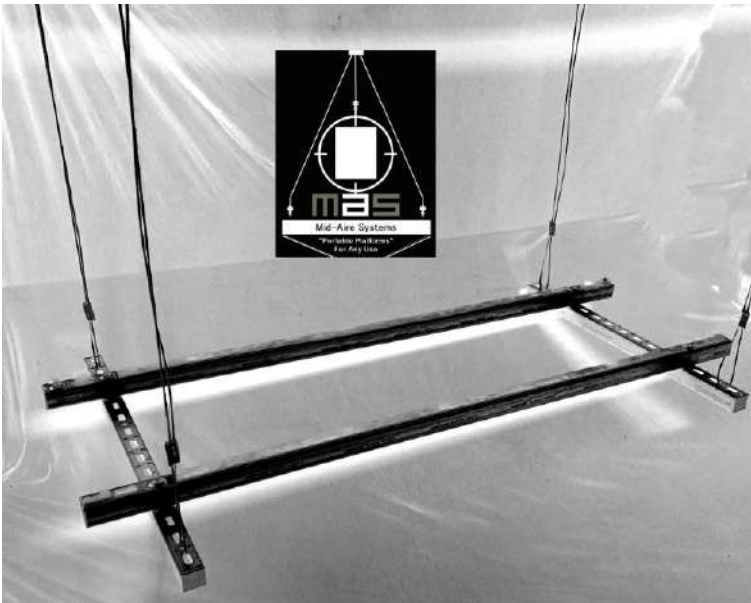

Mid-Aire Systems

“Portable Platforms”

Only One unit that...
easily **Transforms** into
what you need it to be,
for installs and servicing.
New kits coming!

BOLT ON MAS KITS:

- JOIST MOUNT LEG KIT
- FINISHED ATTIC LEG KIT
- EXTENSION KIT- 20”
- DRAIN PAN SUPPORT KITS
- EZ-INSTALL KIT
- SAFETY KIT