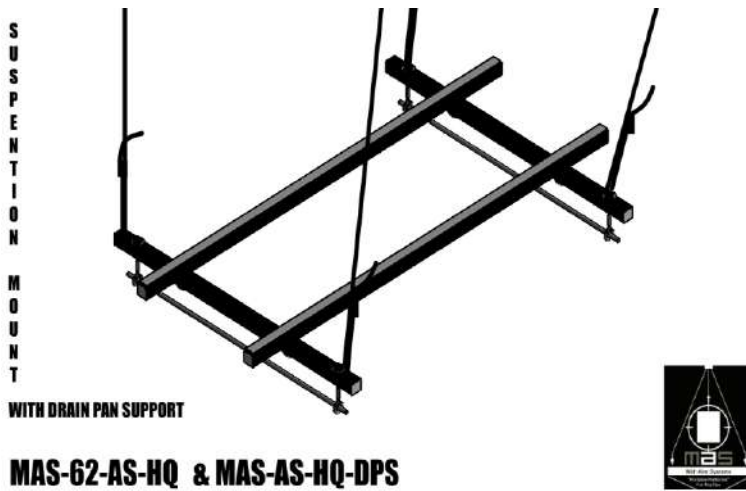

Mid-Aire Systems

“Portable Platforms”

Only One unit that...
easily **Transforms** into
what you need it to be,
for installs and servicing.
New kits coming!

BOLT ON MAS KITS:

- JOIST MOUNT LEG KIT
- FINISHED ATTIC LEG KIT
- EXTENSION KIT- 20”
- DRAIN PAN SUPPORT KITS
- EZ-INSTALL KIT
- SAFETY KIT