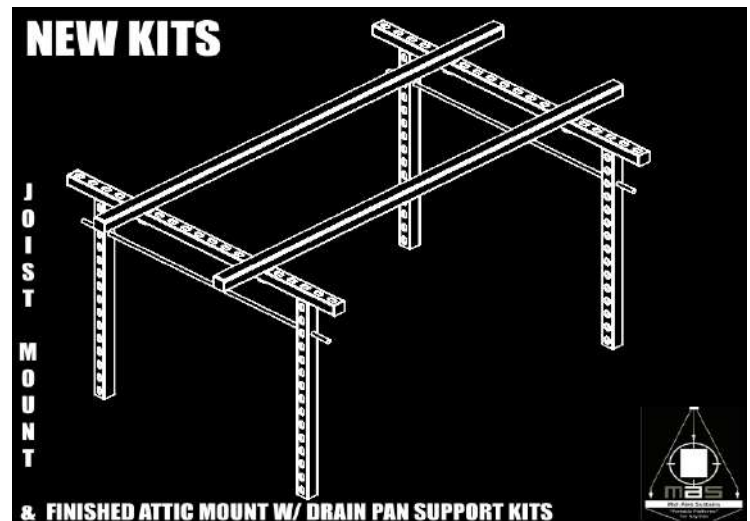

Mid-Aire Systems

“Portable Platforms”

Only One unit that...
easily **Transforms** into
what you need it to be,
for installs and servicing.
New kits coming!

BOLT ON MAS KITS:

- JOIST MOUNT LEG KIT
- FINISHED ATTIC LEG KIT
- EXTENSION KIT- 20”
- DRAIN PAN SUPPORT KITS
- EZ-INSTALL KIT
- SAFETY KIT